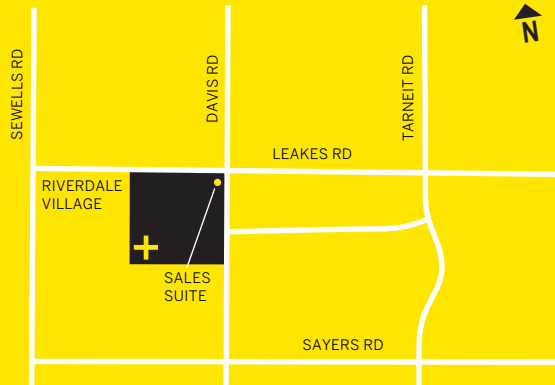

RIVERDALE VILLAGE +

RIVERDALEVILLAGE.COM.AU

PROUDLY
DEVELOPED BY

YourLand
Developments

APD
Projects